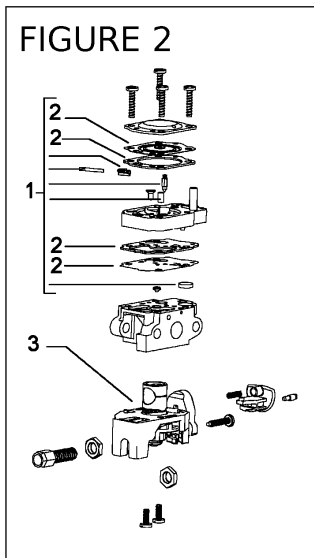

FIGURE 1

FIGURE 2

Item	PN	Qty	Description
FIGURE 1			
C 1	538243677	1	starter assy
A 2 *	538241746	1	rope
B 3 *	538241620	1	starter pulley
B 4 *	538241619	1	spring
5 *	538242042	1	rope guide
6 *	538241778	1	starter handle
7 *	538235612	1	washer
8 *	538241963	3	screw 4x22
10 *	538241703	1	washer
11 *	538241077	1	screw 4x14
12	538241624	1	M8 nut
13	538243682	1	starter pawl assy
14 *	538111088	1	snap ring
15 *	538241782	1	spring
16 *	538241781	1	pawl
17	538243486	1	crank shaft assy
C 19	538249179	1	piston kit
20 *	538235008	2	snap ring
21 *	538241735	1	piston pin
B 22 *	538242602	1	piston ring
C 23	538235742	1	needle bearing
C 24	538243076	1	cylinder
C 25	538242517	1	gasket
26	538322231	1	outlet plate
27	538242037	2	stud bolt
28	538242131	1	muffler
29	538235642	2	M5 nut
B 30	538242516	1	Gasket
C 31	538242492	1	fuel tank ass'y
B 32 *	538229789	1	primer hose
B 33 *	538242491	1	fuel hose
34	538242484	1	fuel cap assy
35 *	538236564	1	gasket
A 36	538242505	1	pick up
37	538242038	1	fuel tank grommet (lower)
38	538242802	1	crankcase
39	538242895	1	wires grommet
40	—	1	FIGURE 2
41	538022424	1	primer
42	538242420	1	air filter box
B 43	538242425	1	air filter
C 44	538242482	1	air filter cover
C 45	538242287	1	carb. spacer
A 46	538242325	1	gasket
47	538235808	2	screw M5x50
48	538235248	4	washer
49	538235806	2	screw 5x20