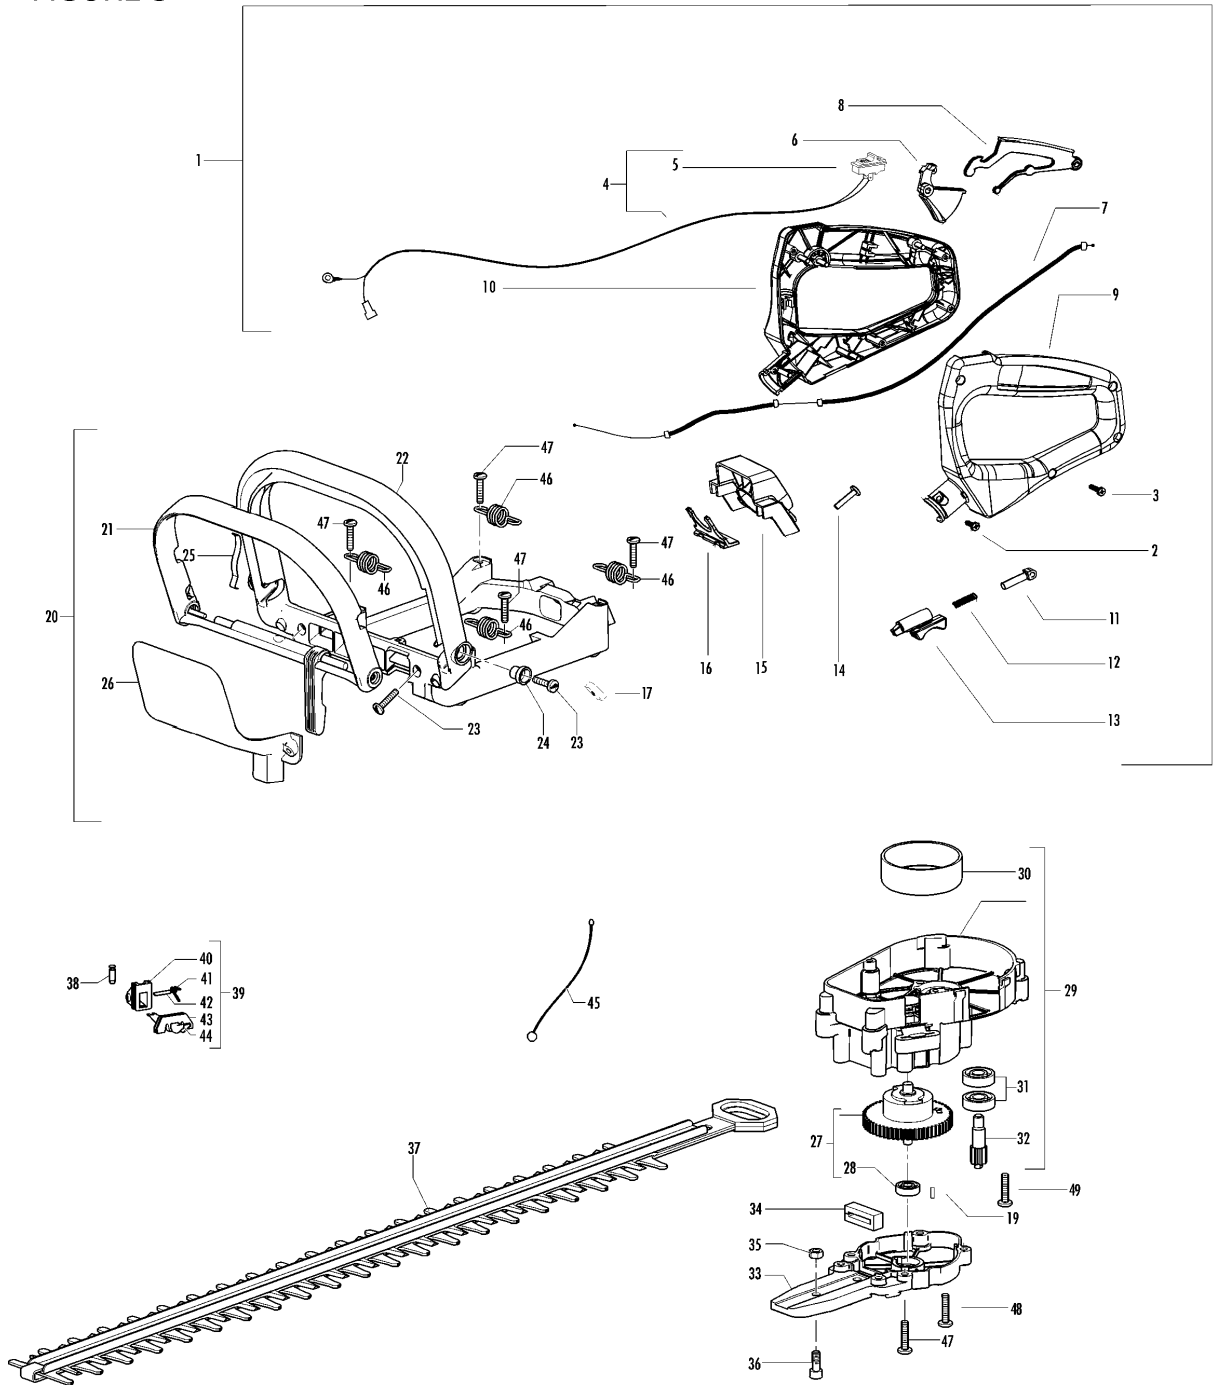

FIGURE 3

Item	PN	Qty	Description	Item	PN	Qty	Description
FIGURE 3				49	538241963	4	screw M4x22
1	538242276	1	rear handle assy				
2	* 538241077	1	screw, self thread. 4x14				
3	* 538240862	4	screw, self thread. 4x18				
4	* 538243875	1	wires assy				
C 5	** 538242439	1	switch				
6	* 538242277	1	throttle trigger				
C 7	* 538242496	1	safety cable				
8	* 538242278	1	safety lever				
9	* 538242273	1	handle, left half				
10	* 538242272	1	handle, right half				
11	* 538242282	1	handle lock piston				
12	* 538242346	1	spring				
13	* 538242280	1	handle lock				
14	538242988	2	screw M5x25				
15	538242283	1	rear handle housing				
16	538242284	1	rear handle flange				
17	538229524	2	nut				
19	538242493	1	pin				
20	538248911	1	frame ass'y				
21	* 538242300	1	safety handle				
22	* 538242987	1	frame				
23	* 538111117	4	screw 10-14x1				
24	* 538242305	2	bush				
25	* 538242306	2	spring				
C 26	* 538242286	1	front handle protection				
27	538242430	1	blades brake assy				
28	538216404	1	bearing				
C 29	538249766	1	clutch cover assy				
30	* 538242310	1	clutch drum				
31	* 538235897	2	bearing 6000 2RS				
32	* 538242312	1	gear				
33	538242302	1	gear box cover				
B 34	538242314	1	felt shield				
35	538235912	2	M6 nut				
36	538236527	2	screw M6x16				
37	538242497	1	blades assy				
38	538242329	1	pin				
39	538242318	1	brake coupling assy				
40	* 538024230	1	blade brake support				
41	* 538242321	1	spring				
42	* 538242319	1	pin				
43	* 538242316	1	cable guide				
44	* 538242320	1	blade brake lever				
C 45	538242494	1	gas wire				
C 46	538242307	4	spring				
47	538111117	14	screw 10-14X1"				
48	538218644	2	screw 10-14X.75				

A = ALTA ROTAZIONE

B = MEDIA ROTAZIONE

C = BASSA ROTAZIONE

NUOVI CODICI

A = HIGH MOVING

B = MEDIUM MOVING

C = SLOW MOVING

NEW PARTS

A = HAUTE DEMANDE

B = MOYENNE DEMANDE

C = BASSE DEMANDE

NOUVELLE REFERENCES

A = GROBE NACHFRAGE

B = MITTELMAESSIGE

C = WENIGE NACHFRAGE

NEU CODEX