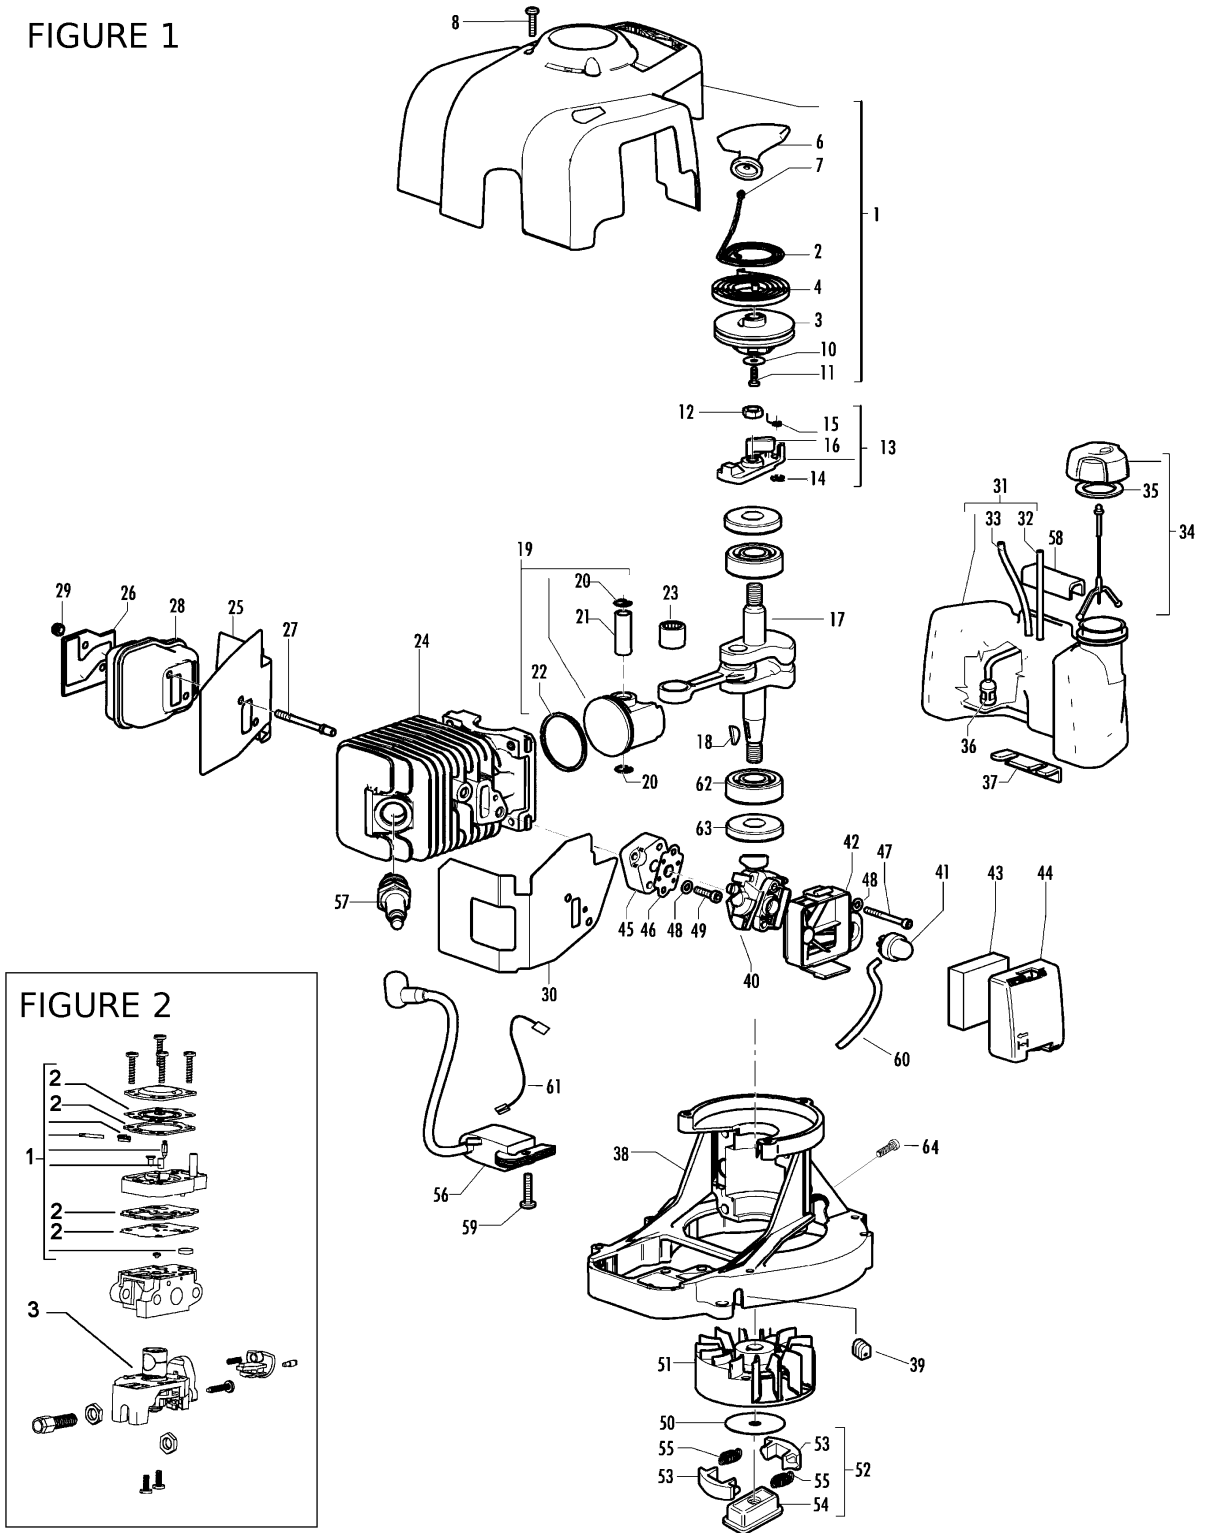

FIGURE 1

FIGURE 2

Item	PN	Qty	Description
FIGURE 1			
C 1	538243677	1	starter assy
A 2 *	538241746	1	rope
B 3 *	538241620	1	starter pulley
B 4 *	538241619	1	spring
5 *	538242042	1	rope guide
6 *	538241778	1	starter handle
7 *	538235612	1	washer
8 *	538241963	3	screw 4x22
10 *	538241703	1	washer
11 *	538241077	1	screw 4x14
12	538241624	1	M8 nut
13	538243682	1	starter pawl assy
14 *	538111088	1	snap ring
15 *	538241782	1	spring
16 *	538241781	1	pawl
17	538243486	1	crank shaft assy
C 19	538249179	1	piston kit
20 *	538235008	2	snap ring
21 *	538241735	1	piston pin
B 22 *	538242602	1	piston ring
C 23	538235742	1	needle bearing
C 24	538243076	1	cylinder
C 25	538242517	1	gasket
26	538322231	1	outlet plate
27	538242037	2	stud bolt
28	538242131	1	muffler
29	538235642	2	M5 nut
B 30	538242516	1	Gasket
C 31	538242492	1	fuel tank ass'y
B 32 *	538229789	1	primer hose
B 33 *	538242491	1	fuel hose
34	538242484	1	fuel cap assy
35 *	538236564	1	gasket
A 36	538242505	1	pick up
37	538242038	1	fuel tank grommet (lower)
38	538242802	1	crankcase
39	538242895	1	wires grommet
40	—	1	FIGURE 2
41	538022424	1	primer
42	538242420	1	air filter box
B 43	538242425	1	air filter
C 44	538242482	1	air filter cover
C 45	538242287	1	carb. spacer
A 46	538242325	1	gasket
47	538235808	2	screw M5x50
48	538235248	4	washer
49	538235806	2	screw 5x20